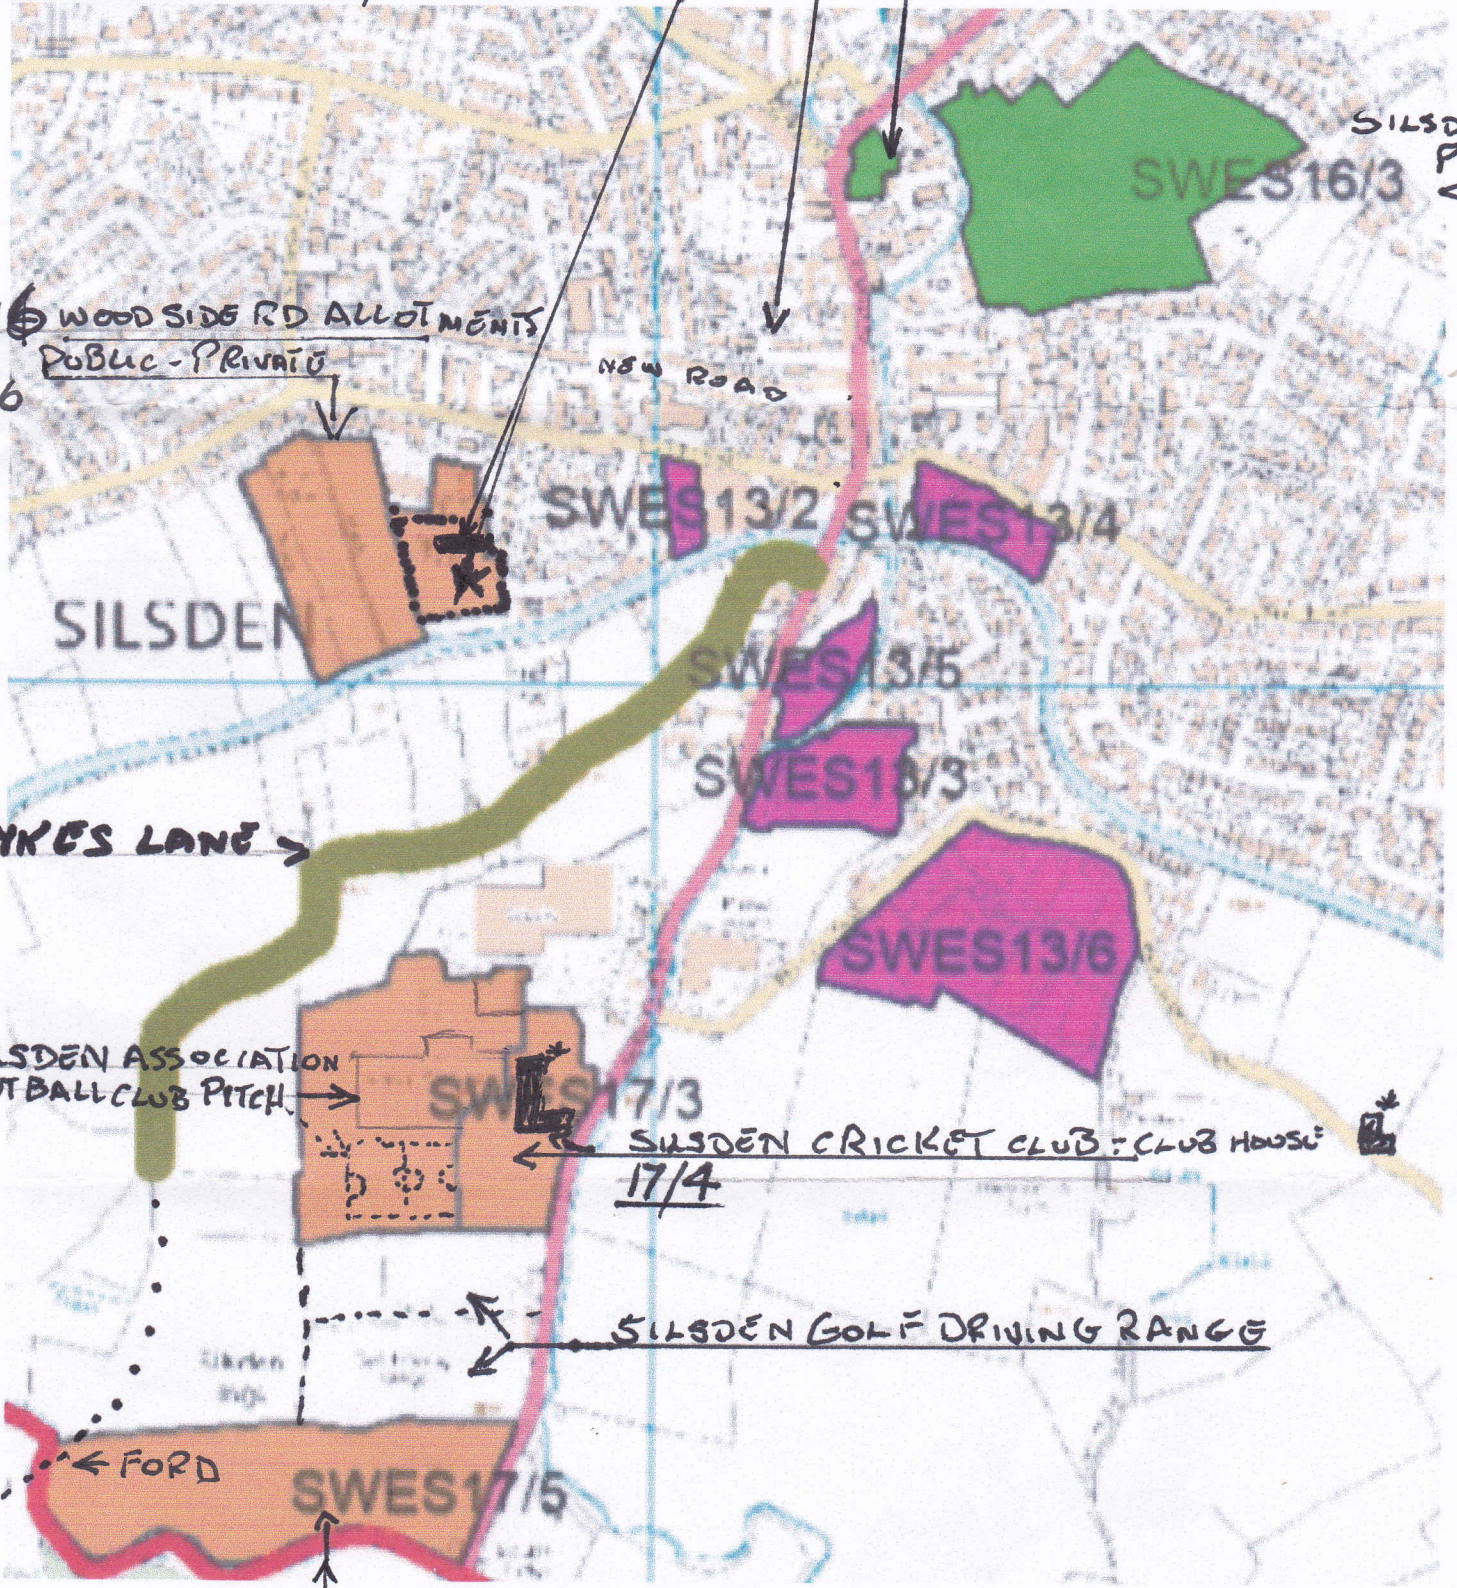

ORIGINAL.

∇??

AIRE DALE MENS' NO GARDENS
17/8 * AIRE DALE MENS' GARDENS ??
* BUILT ON DEMOLISHED AIRE DALE WEAVING SHEDS.
BERRY FLETCHER - CH FLETCHER - JOHN KNOX & MILLS

17/2 SILSDEN YOUTH CENTRE/MOHA PLAYING FIELDS.
16/2 MEMORIAL GARDENS

17/6 WOODSIDE RD ALLOTMENTS
PUBLIC - PRIVATE

THANK YOU ROBERT FOR ALL YOUR HELP.
MICHAEL O DWYER.